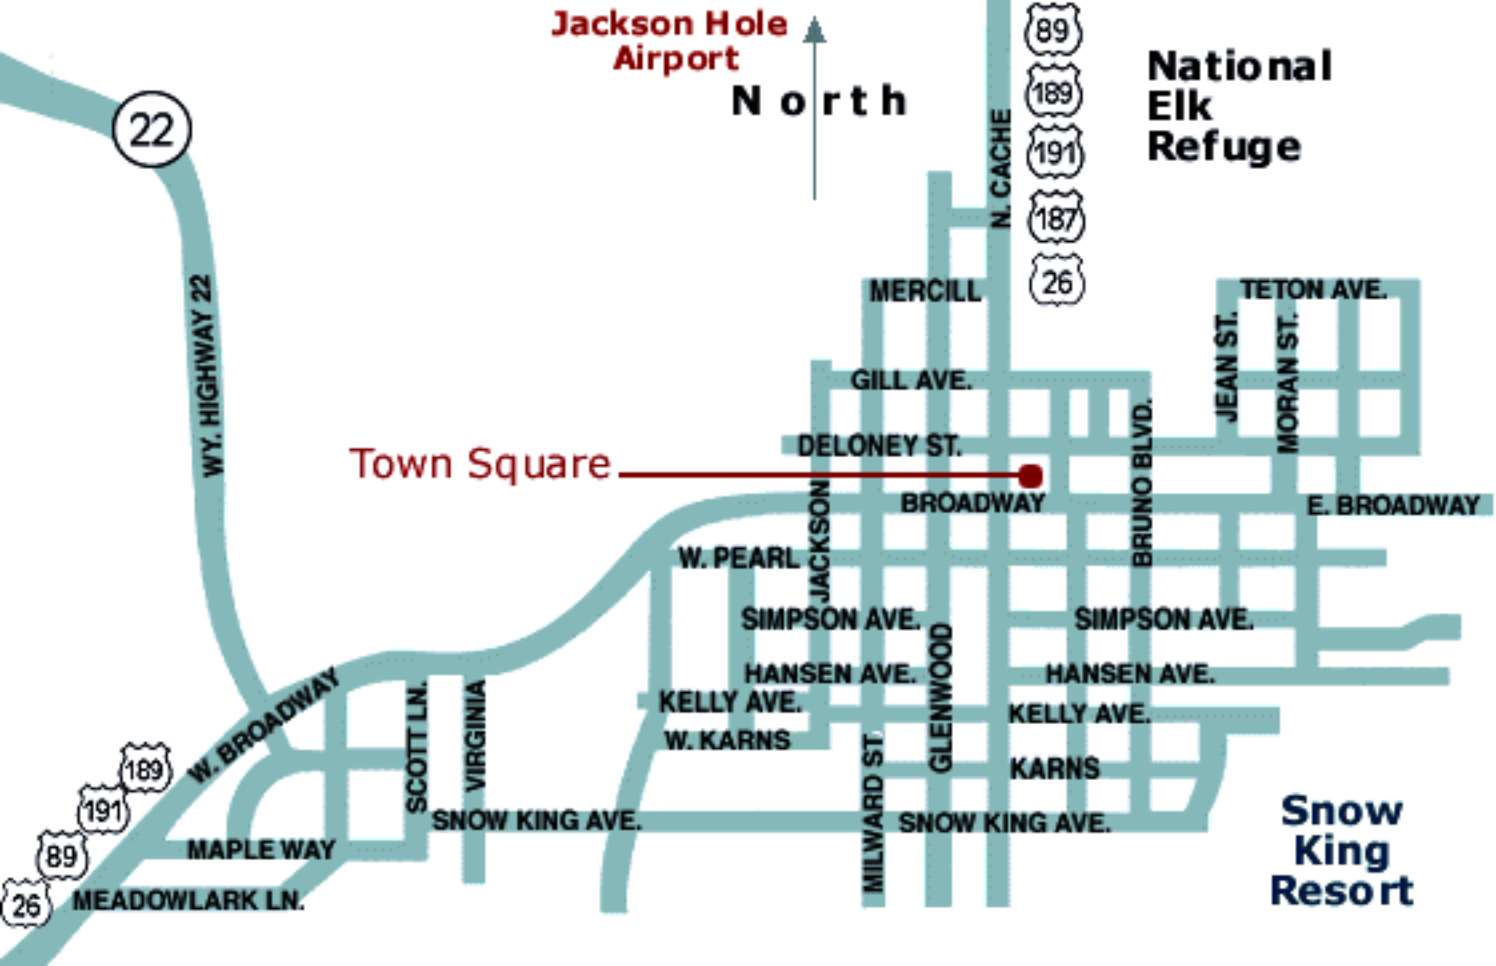

Jackson Hole Airport

North

National Elk Refuge

Snow King Resort

22

WY. HIGHWAY 22

89
189
191
187
26

N. CACHE

MERCILL

TETON AVE.

GILL AVE.

JEAN ST.

MORAN ST.

Town Square

DELONEY ST.

BROADWAY

BRUNO BLVD.

E. BROADWAY

W. PEARL

SIMPSON AVE.

SIMPSON AVE.

HANSEN AVE.

HANSEN AVE.

KELLY AVE.

KELLY AVE.

W. KARNES

KARNES

SNOW KING AVE.

SNOW KING AVE.

W. BROADWAY

SCOTT LN.

VIRGINIA

JACKSON

GLENWOOD

MILWARD ST.

MAPLE WAY

MEADOWLARK LN.

89
189
191
26