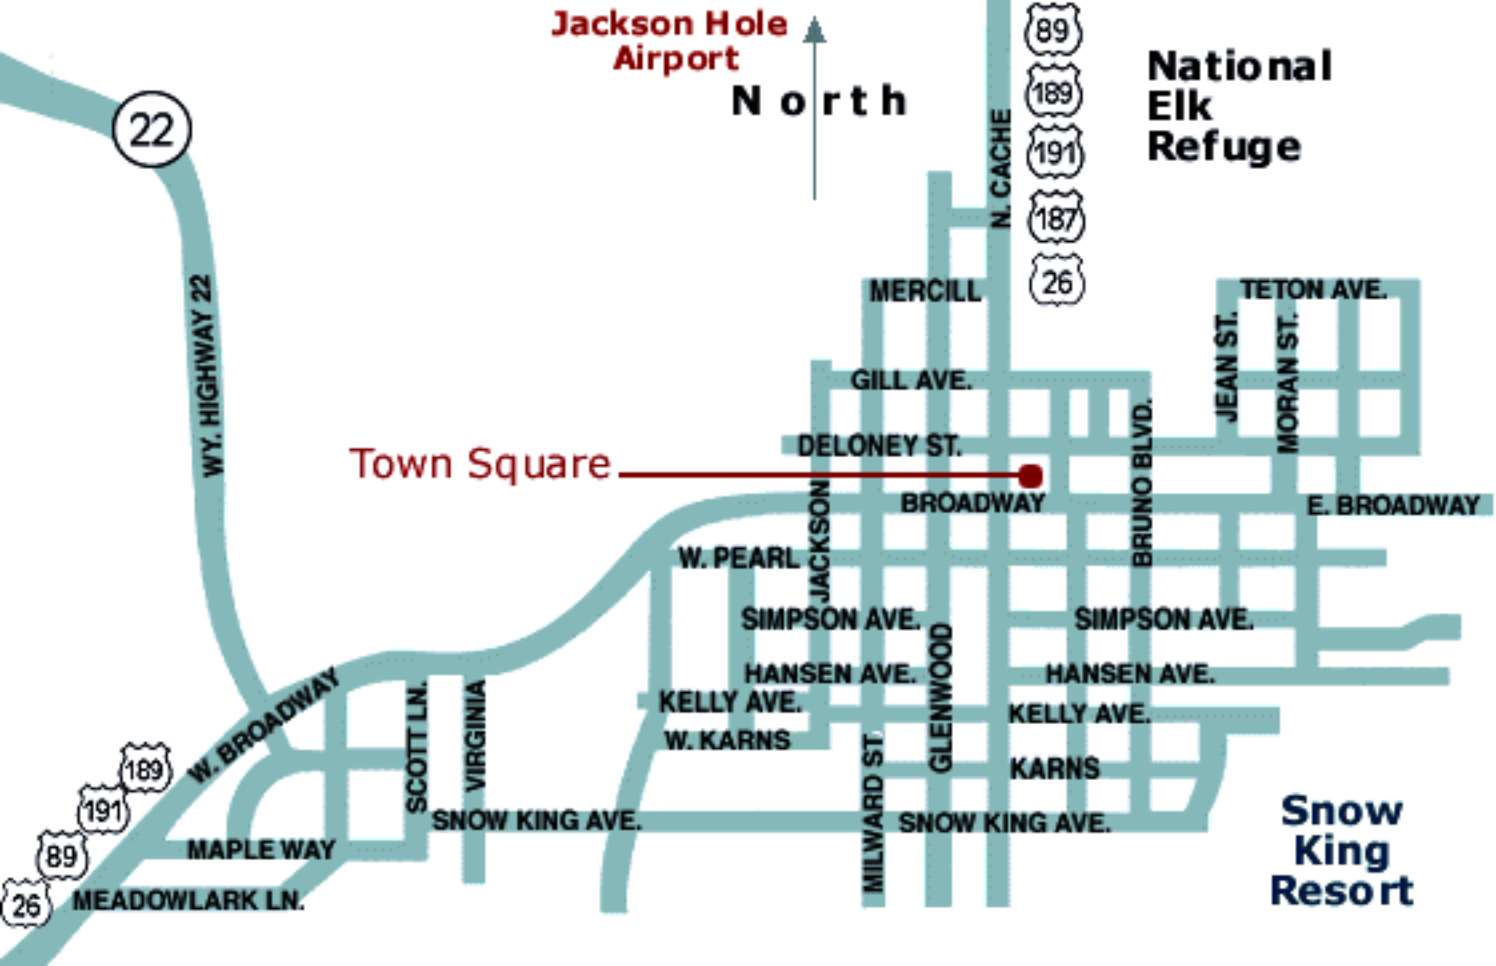

Jackson Hole Airport

North

National Elk Refuge

22

WY. HIGHWAY 22

89
189
191
187
26

N. CACHE

MERCILL

TETON AVE.

GILL AVE.

JEAN ST.

MORAN ST.

Town Square

DELONEY ST.

BROADWAY

BRUNO BLVD.

E. BROADWAY

W. PEARL

SIMPSON AVE.

SIMPSON AVE.

HANSEN AVE.

HANSEN AVE.

KELLY AVE.

KELLY AVE.

W. KARNES

KARNES

SCOTT LN.

VIRGINIA

JACKSON

GLENWOOD

MILWARD ST.

SNOW KING AVE.

SNOW KING AVE.

Snow King Resort

W. BROADWAY

MAPLE WAY

MEADOWLARK LN.